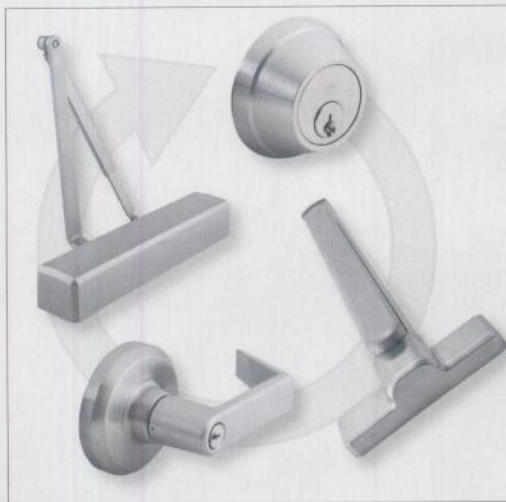

K2 Commercial Hardware

K2 Commercial Hardware by Black & Decker, committed to delivering distinctive hardware solutions, while simplifying the customer experience. The K2 product line includes locksets, auxiliary deadbolts, exit devices and door closers. The simplistic yet attractive chamfer design illustrates superior quality as well as its style niche in the commercial hardware market. Visit www.K2commercialhardware.com or call 1-866-590-2094 for more information.

Circle 404