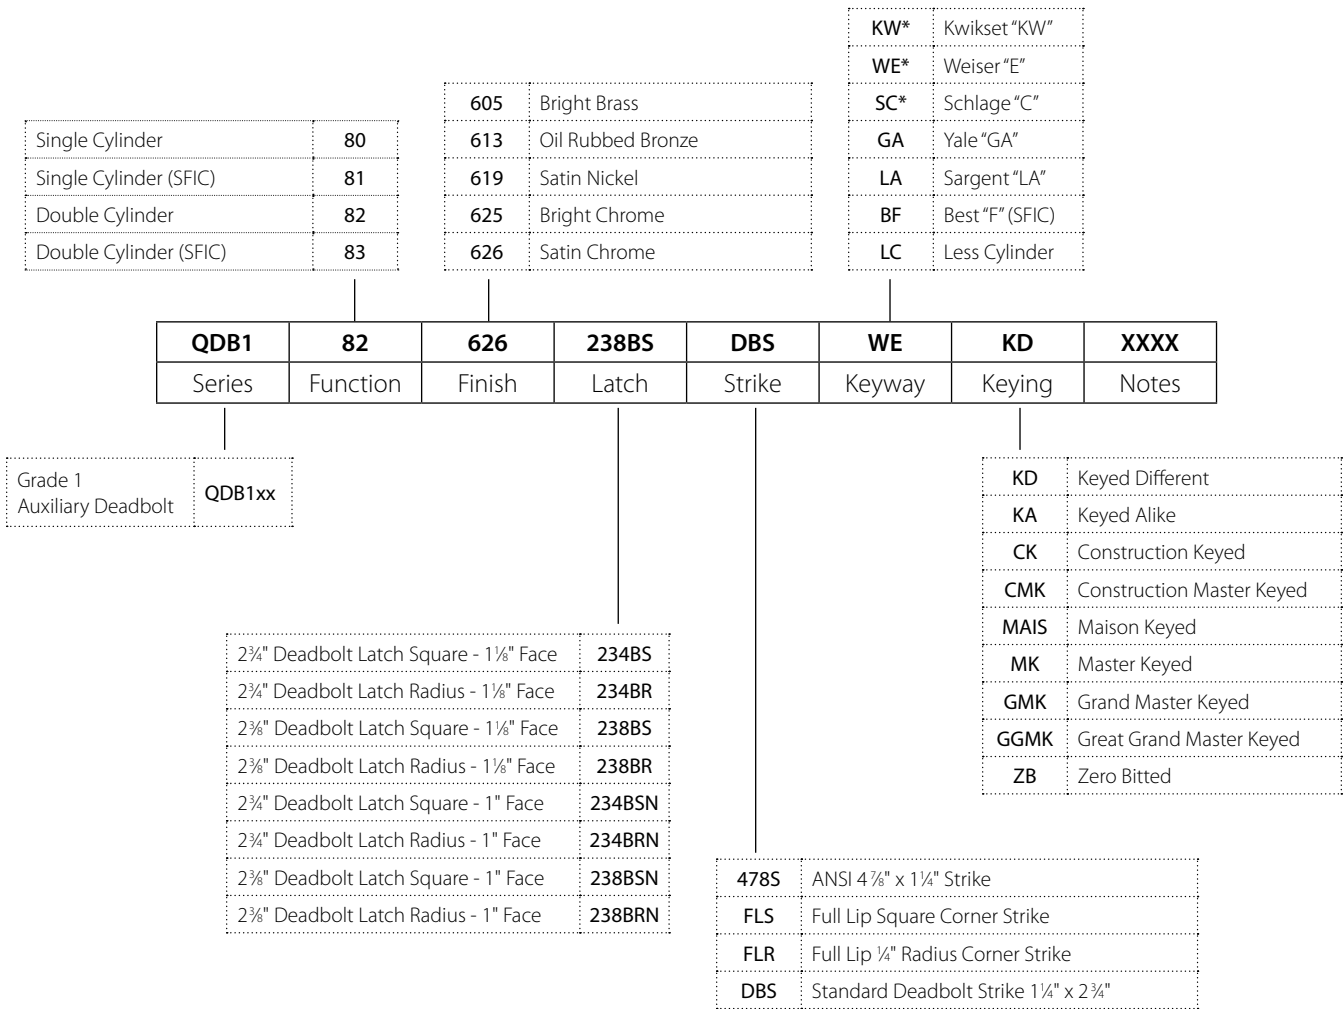

K2 Products are simple to order. Our numbering system follows a logical progression that enables you to make sure you get exactly what you need, the first time. We don't over complicate things, we keep it simple ...just part of being the "Easiest to do Business with"

If you have a question, feel free to call one of our customer service representatives, they are ready to assist you...866-590-2094

* Available in 6-pin & 5-pin. 6-pin is standard.

Example

If you ordered: QDB182 626 238BS DBS WE KD

You would get: Grade 1 Double Cylinder Auxiliary Deadbolt, Satin Chrome, 2 3/8" Deadbolt Latch Square, Standard Deadbolt Strike, Weiser Keyway, Keyed Different