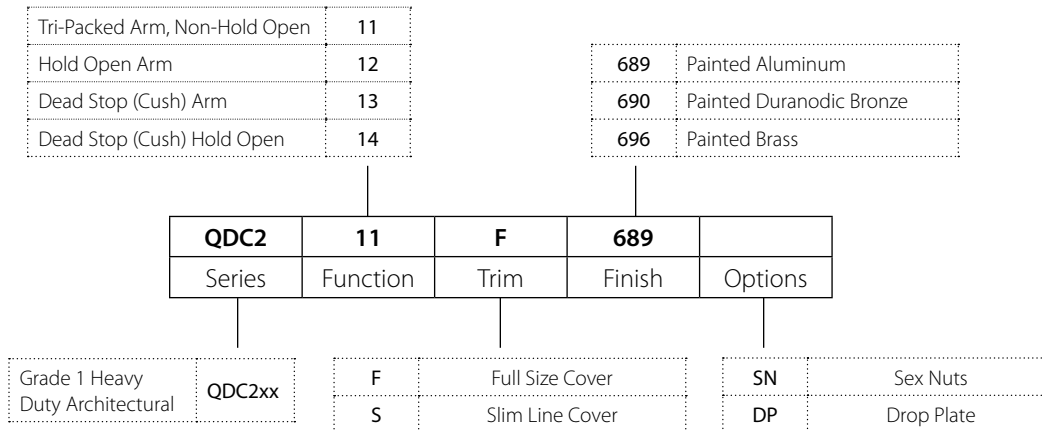

**COMMERCIAL
HARDWARE**
BY **BLACK & DECKER**

how to order:
Door Closers

K2 Products are simple to order. Our numbering system follows a logical progression that enables you to make sure you get exactly what you need, the first time. We don't over complicate things, we keep it simple ... just part of being the "Easiest to do Business with"

If you have a question, feel free to call one of our customer service representatives, they are ready to assist you...866-590-2094

Example

If you ordered: QDC211 F SN 689

You would get: Grade 1 Heavy Duty Slim line Non -Hold Open Door Closer - Full Adjustable (Sized 1-6), Tri-packed Arms with Both Delayed Action & Back Check Standard, Full Sized cover, Painted Aluminum finish, and Sex Nuts