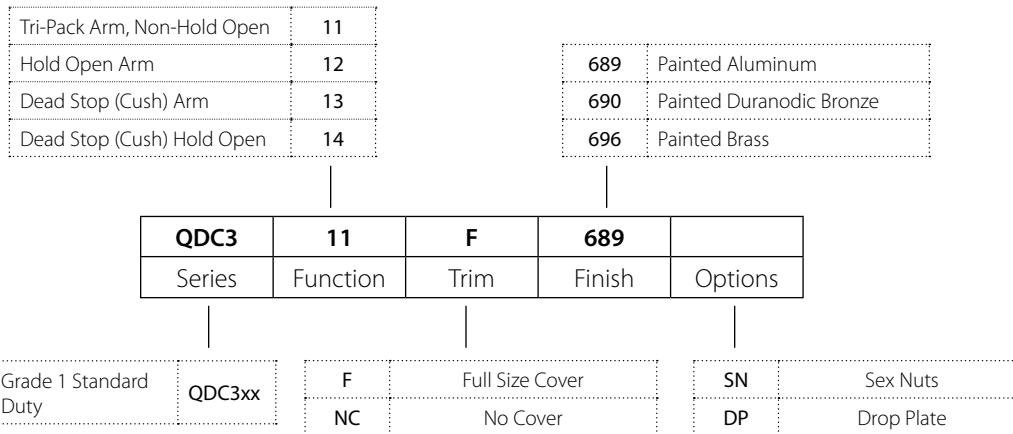

**COMMERCIAL
HARDWARE**
BY **BLACK & DECKER**

how to order:
Door Closers

K2 Products are simple to order. Our numbering system follows a logical progression that enables you to make sure you get exactly what you need, the first time. We don't over complicate things, we keep it simple ... just part of being the "Easiest to do Business with"

If you have a question, feel free to call one of our customer service representatives, they are ready to assist you...866-590-2094

Example

If you ordered: QDC311 F SN 689

You would get: Grade 1 Standard Duty Non-Hold Open Door Closer - Full Adjustable (Sized 1-6), Tri-packed Arms with Both Delayed Action & Back Check Standard, Full Sized cover, Painted Aluminum finish, and Sex Nuts