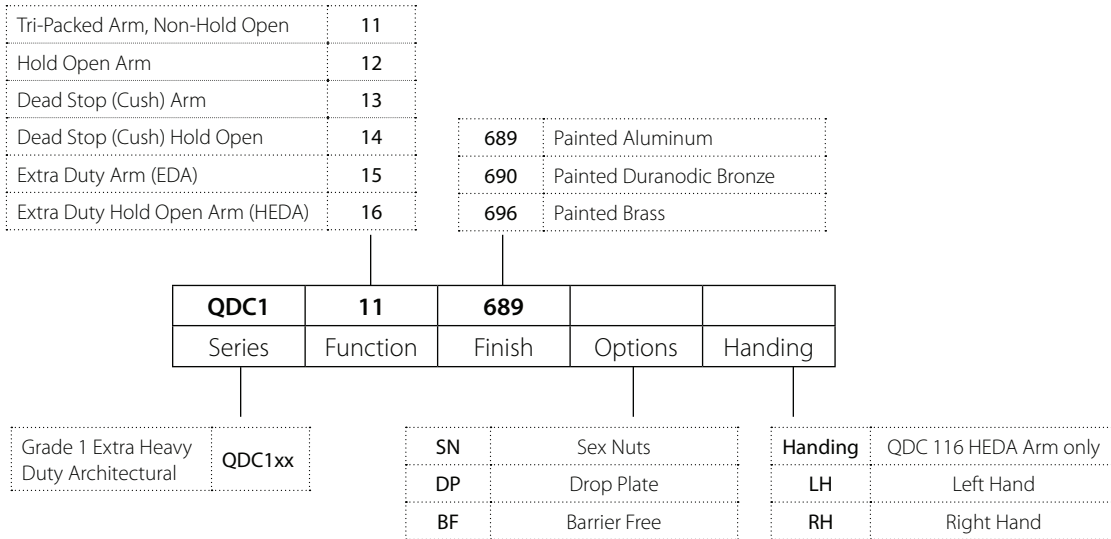

K2 Products are simple to order. Our numbering system follows a logical progression that enables you to make sure you get exactly what you need, the first time. We don't over complicate things, we keep it simple ... just part of being the "Easiest to do Business with"

If you have a question, feel free to call one of our customer service representatives, they are ready to assist you...866-590-2094

Example

If you ordered: QDC111 SN 689

You would get: Grade 1 Extra Heavy Duty Non-Hold Open Door Closer - Full Adjustable (Sized 1-6), Tri-packed Arms with Both Delayed Action & Back Check Standard, Painted Aluminum finish, and Sex Nuts